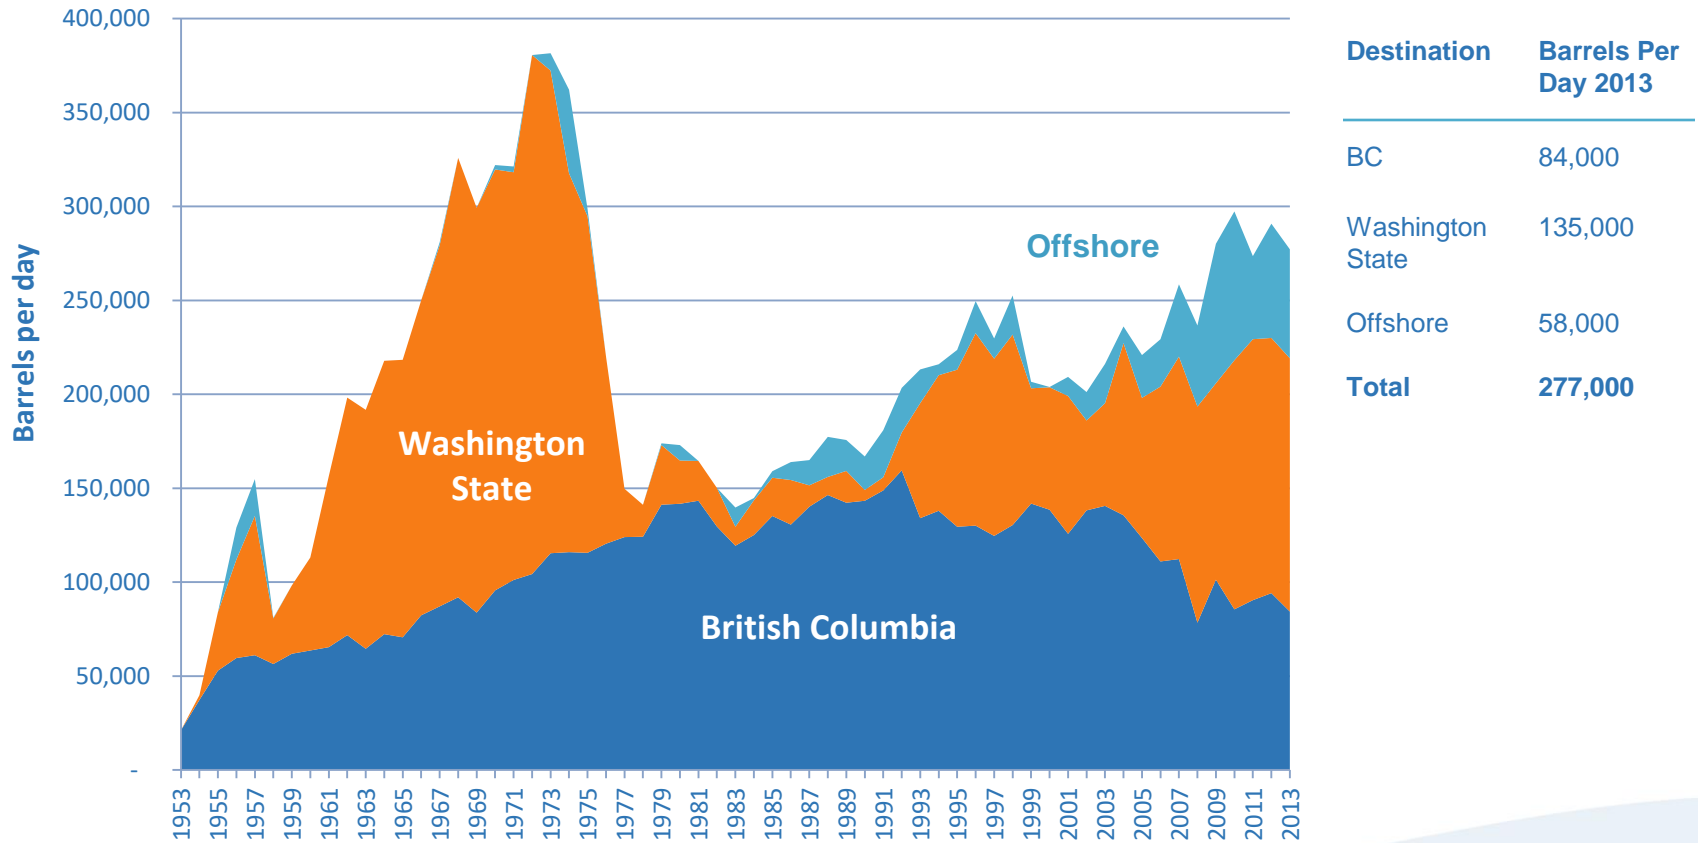

Trans Mountain Markets

Trans Mountain History